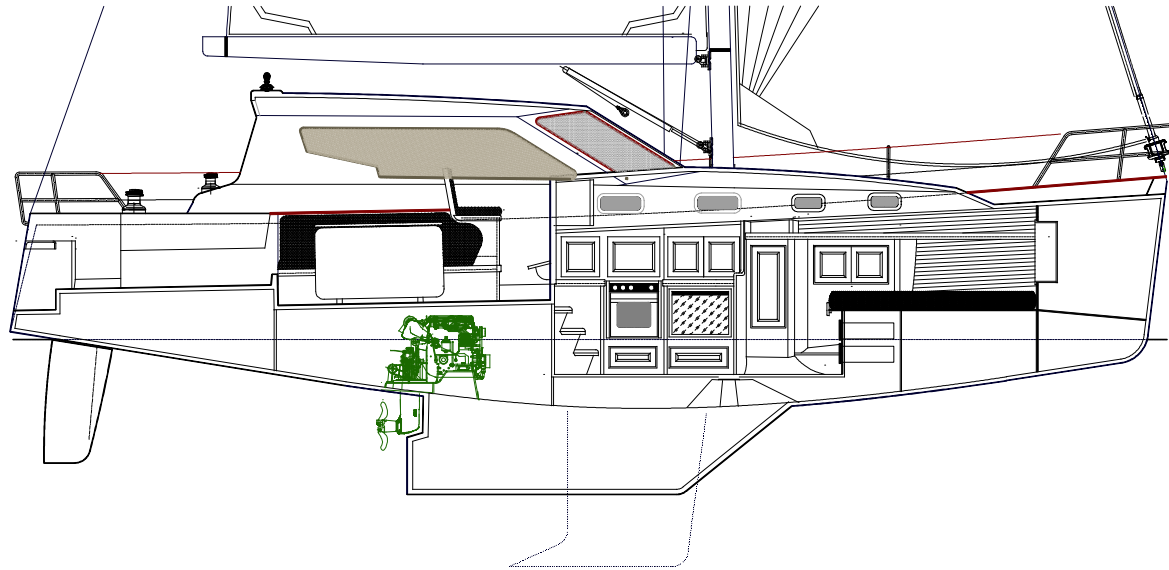

NOTES:

REVISION TABLE				SHEET:	TARIANTO	LEGACY TLC YACHTS, LLC	Custom	DRWG. NO: 0000000
REV.	DESCRIPTION	DATE	APPR. BY	1 OF 1				
				DRWG. DATE: 00/00/15	SCALE: NONE	APPROVED BY: T JACKETT	DRWG. TITLE:	PART NAME / DISCRPTION
				DRWN. BY: T JACKETT	DRWG. LOCATION: P:PROD-ENG			