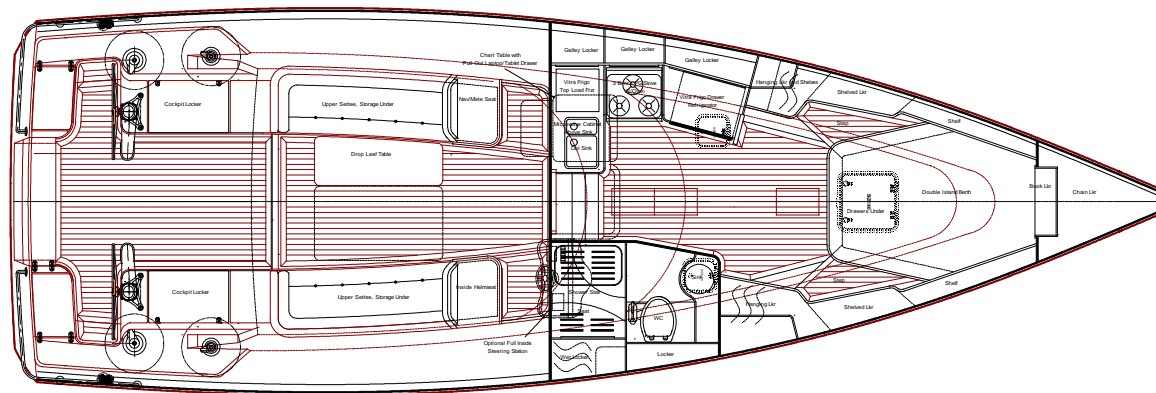

NOTES:

REVISION TABLE				SHEET:	TARIANTO	LEGACY TLC YACHTS, LLC	Custom	DRWG. NO: 0000000
REV.	DESCRIPTION	DATE	APPR. BY	1 OF 1				
				DRWG. DATE: 00/00/15	SCALE: NONE	APPROVED BY: T JACKETT	DRWG. TITLE:	PART NAME / DISCRPTION
				DRWN. BY: T JACKETT	DRWG. LOCATION: P:PROD-ENG			